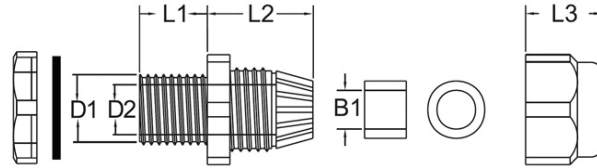

## PG CABLE GLAND

NAWA's PG cable glands are water tight, provide excellent strain relief, easy assembly, and offer a wide cable range. All of NAWA's cable glands are IP68 certified, UL recognized and RoHS compliant.

### PG Gland Specs (mm)

	D1	D2	B1	L1	L2	L3	Cable Range	Units/Bag
PG-7	12.5	8.5	6.2	8.8	21.1	14.6	3.5-6	50
PG-9	15.6	11.0	8.8	8.6	22.9	14.9	4-8	50
PG-11	18.4	13.9	10.1	9.7	23.9	16.8	5-10	50
PG-13.5	20.4	15.6	12.0	9.5	25.2	17.7	6-12	50
PG-16	22.4	17.8	14.4	10.2	26.7	17.9	10-14	50
PG-21	28.1	22.2	18.1	11.2	30.3	22.6	13-18	50
PG-29	37.3	31.0	25.3	13.3	35.0	25.3	18-25	25
PG-36	47.1	39.4	31.9	14.8	42.2	29.8	22-32	10
PG-42	54.0	46.5	39.3	15.5	43.1	31.6	32-38	10
PG-48	59.2	49.4	44.8	15.4	42.9	32.6	37-44	10